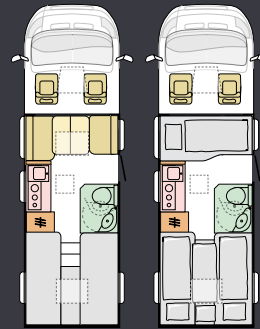

M = Model | L = Length | W = Width | S = Seats | B = Berths

Available in a choice of layouts, there is sure to be one to suit you.

COMPACT DL

M	Supreme
L	6999 mm
W	2120 mm
S	4
B	3

COMPACT SC

M	Supreme
L	6999 mm
W	2120 mm
S	4
B	2