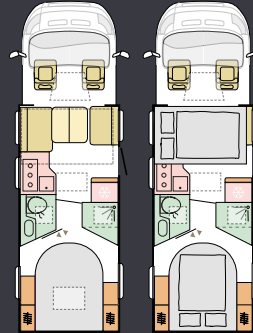

Layouts

M = Model | L = Length | W = Width | S = Seats | B = Berths

Available in a choice of layouts, there is sure to be one to suit you.

600 DT

M	Plus
L	6985 mm
W	2299 mm
S	4
B	4/2

FIAT

670 DC

M	Supreme MB*, Supreme
L	7690* / 7485 mm
W	2299 mm
S	4
B	4