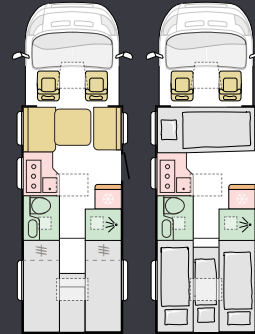

670 DL

M	Supreme MB', Supreme
L	7690* / 7485 mm
W	2299 mm
S	4
B	3

Mercedes-Benz