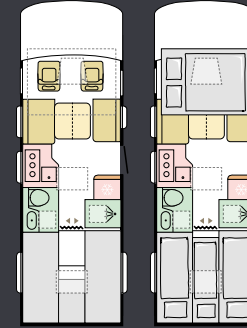

M = Model | L = Length | W = Width | S = Seats | B = Berths

Available in a choice of layouts, there is sure to be one to suit you.

700 DC

M	Supreme
L	7485 mm
W	2320 mm
S	4
B	4

FIAT

700 DL

M	Supreme
L	7485 mm
W	2320 mm
S	4
B	4