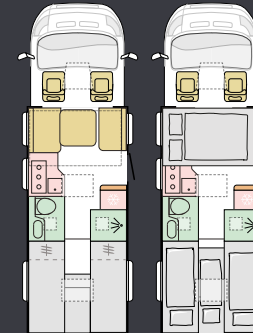

670 DL

M	Supreme MB*, Supreme
L	7690* / 7485 mm
W	2299 mm
S	4
B	4

Mercedes-Benz

FIAT