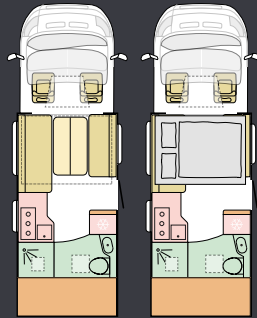

Layouts

M = Model | L = Length | W = Width | S = Seats | B = Berths

Available in a choice of layouts, there is sure to be one to suit you.

600 DT

M	Plus
L	6985 mm
W	2299 mm
S	4
B	4/2

FIAT

670 DC

M	Supreme MB*, Supreme
L	7690* / 7485 mm
W	2299 mm
S	4
B	4