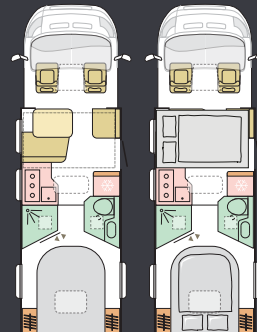

670 SC

M	Supreme
L	7485 mm
W	2299 mm
S	5
B	4

FIAT