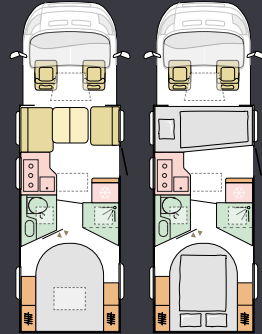

INTERIOR STYLING

SUPREME_CASHMERE

Layouts

Available in a choice of layouts, there is sure to be one to suit you.

M = Model | L = Length | W = Width | S = Seats | B = Berths

670 DC

M	Supreme MB', Supreme
L	7690* / 7485 mm
W	2299 mm
S	4
B	3