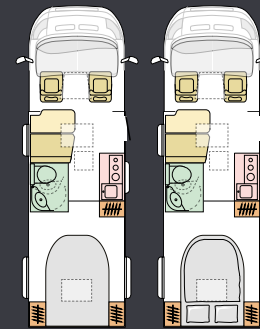

M = Model | L = Length | W = Width | S = Seats | B = Berths

Available in a choice of layouts, there is sure to be one to suit you.

COMPACT DL

M	Supreme
L	6999 mm
W	2120 mm
S	4
B	3

COMPACT SC

M	Supreme
L	6999 mm
W	2120 mm
S	4
B	2