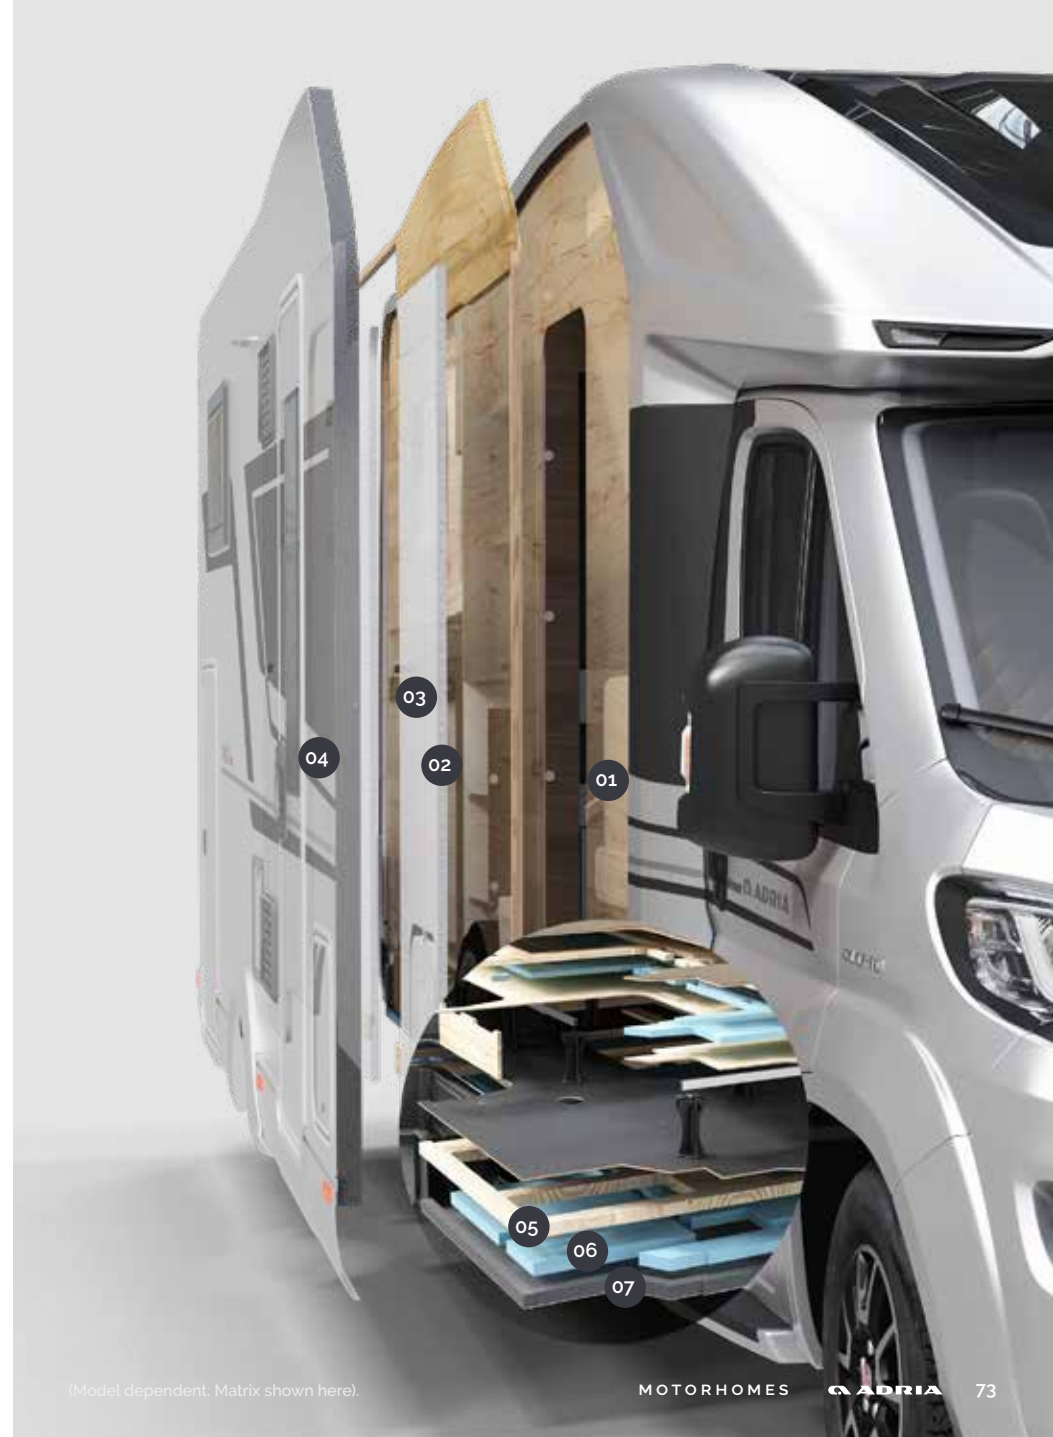

Construction

All motorhomes feature Adria's unique '**Comprex**' body construction combines the torsional strength of wood, the durability of polyurethane and the moisture-stopping properties of polyester giving reliable long-term durability and performance.

- 01 COMPOSITE WOOD PANEL
- 02 POLYURETHANE SEALING
- 03 EPS STYROFOAM
- 04 EXTERIOR POLYESTER BODY SHELL CLADDING
- 05 REINFORCED HARDWOOD PROFILE
- 06 XPS STYROFOAM INSULATION FOAM
- 07 EXTERIOR POLYESTER FLOOR CLADDING

Please check www.adria.co.uk for individual model specifications and technical details.

(Model dependent: Matrix shown here).