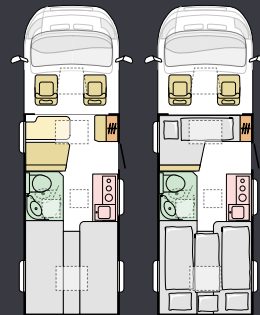

M = Model | L = Length | W = Width | S = Seats | B = Berths

Available in a choice of layouts, there is sure to be one to suit you.

COMPACT DL

M	Supreme
L	6999 mm
W	2120 mm
S	4
B	3

COMPACT SC

M	Supreme
L	6999 mm
W	2120 mm
S	4
B	2