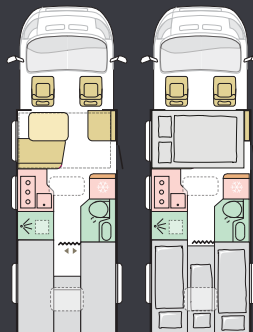

670 SL

M	Supreme MB*, Supreme
L	7690* / 7485 mm
W	2299 mm
S	5
B	4

FIAT

TECHNICAL DATA

For detailed specification and technical data please visit our website www.adria.co.uk. Here you will find our product configurator, individual model specifications, layouts and more technical details. Note some features may not be available on all models.