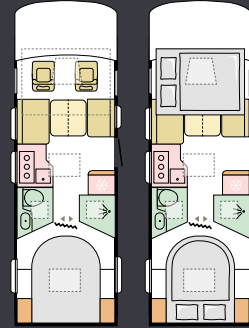

M = Model | L = Length | W = Width | S = Seats | B = Berths

Available in a choice of layouts, there is sure to be one to suit you.

700 DC

M	Supreme
L	7485 mm
W	2320 mm
S	4
B	4

FIAT

700 DL

M	Supreme
L	7485 mm
W	2320 mm
S	4
B	4