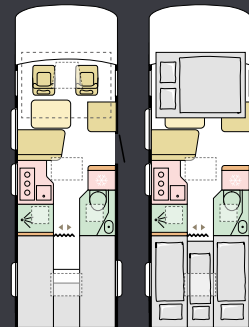

700 SL

M	Supreme
L	7485 mm
W	2320 mm
S	4
B	4

FIAT

TECHNICAL DATA

For detailed specification and technical data please visit our website www.adria.co.uk. Here you will find our product configurator, individual model specifications, layouts and more technical details. Note some features may not be available on all models.