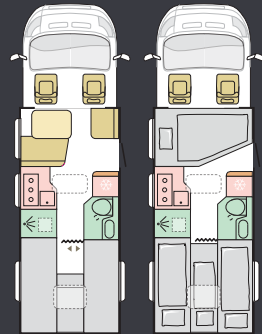

670 SL

M	Supreme MB', Supreme
L	7690* / 7485 mm
W	2299 mm
S	5
B	3

Mercedes-Benz

TECHNICAL DATA

For detailed specification and technical data please visit our website www.adria.co.uk
Here you will find our product configurator, individual model specifications, layouts and more technical details. Note some features may not be available on all models.